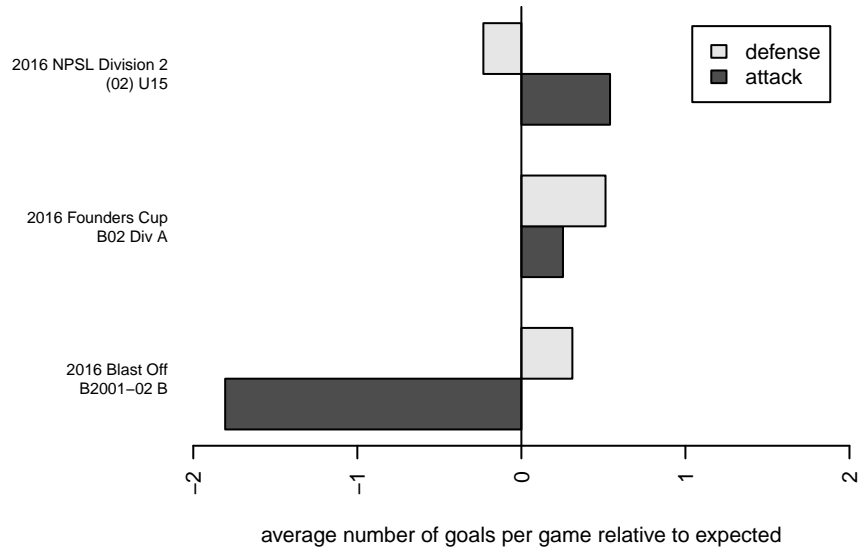

Performance relative to 13 month average