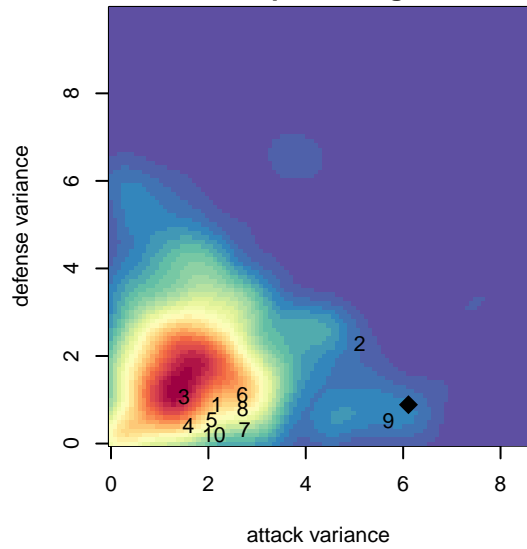

BIFC Blue B02

Bainbridge Island FC
 Bainbridge Island, WA
 B02 total strength=1262
 attack=7.45 defense=3.3
 fall league = NPSL Div 2 (02) U15

alt names used:
 Bainbridge Island FC Blue B02
 Bainbridge Island FC Blue B02

Venues played:
 2016 Blast Off B2001-02 B
 2016 NPSL Division 2 (02) U15
 2016 Founders Cup B02 Div A

**attack and defense variance (black dot)
relative to other teams
and top 10 in region**

**attack and defense rating
relative to others at age
and all opponents in last 13 months**