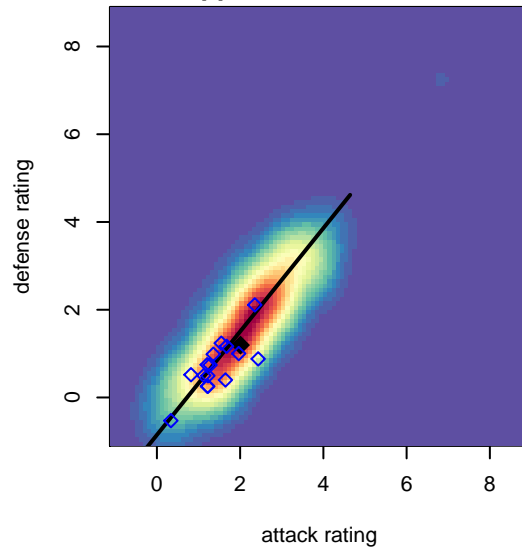

BIFC Blue B02

Bainbridge Island FC
 Bainbridge Island, WA
 B02 total strength=1262
 attack=7.45 defense=3.3
 fall league = NPSL Div 2 (02) U15

alt names used:
 Bainbridge Island FC Blue B02
 Bainbridge Island FC Blue B02

Venues played:
 2016 Blast Off B2001-02 B
 2016 NPSL Division 2 (02) U15
 2016 Founders Cup B02 Div A

**attack and defense variance (black dot)
relative to other teams
and top 10 in region**

**attack and defense rating
relative to others at age
and all opponents in last 13 months**