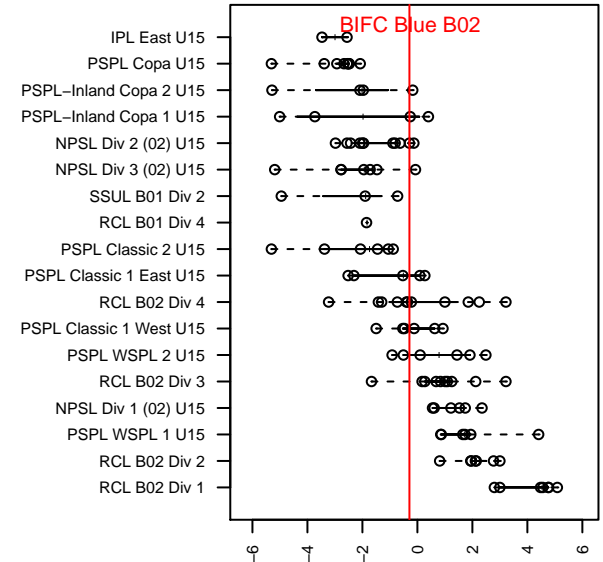

BIFC Blue B02

Bainbridge Island FC
 Bainbridge Island, WA
 B02 total strength=1262
 attack=7.45 defense=3.3
 fall league = NPSL Div 2 (02) U15

alt names used:
 Bainbridge Island FC Blue B02
 Bainbridge Island FC Blue B02

Venues played:
 2016 Blast Off B2001-02 B
 2016 NPSL Division 2 (02) U15
 2016 Founders Cup B02 Div A

**attack and defense variance (black dot)
relative to other teams
and top 10 in region**

**attack and defense rating
relative to others at age
and all opponents in last 13 months**