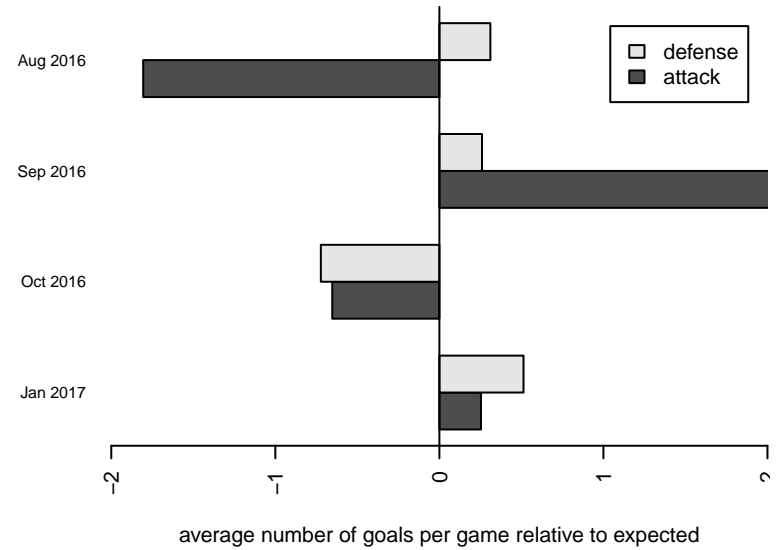

Performance relative to 13 month average