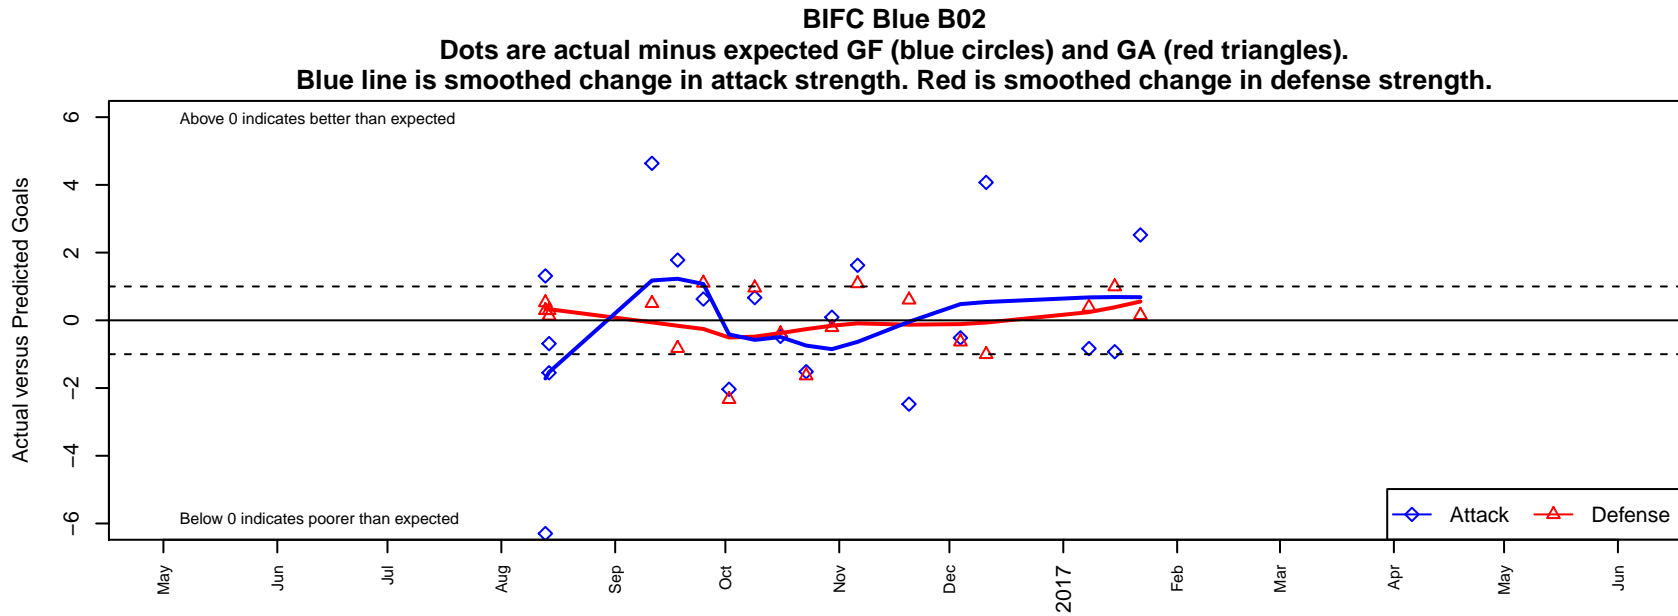

BIFC Blue B02

Bainbridge Island FC
 Bainbridge Island, WA
 B02 total strength=1262
 attack=7.45 defense=3.3
 fall league = NPSL Div 2 (02) U15

alt names used:
 Bainbridge Island FC Blue B02
 Bainbridge Island FC Blue B02

Venues played:
 2016 Blast Off B2001-02 B
 2016 NPSL Division 2 (02) U15
 2016 Founders Cup B02 Div A

**attack and defense variance (black dot)
relative to other teams
and top 10 in region**

**attack and defense rating
relative to others at age
and all opponents in last 13 months**